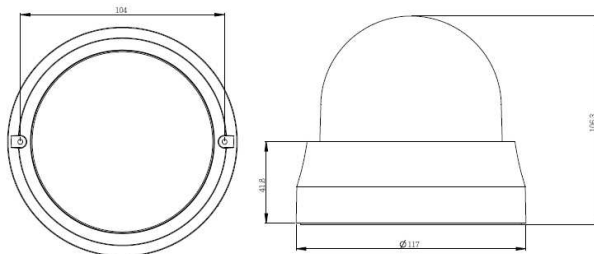

Dimension

ET-160CS

Width: 117 mm (4.60 Inches)
Height: 106.3 mm (4.18 Inches)

Opening: w/ ET160CS: 150mm (5.90 Inches)
IP66 Outdoor Option:

ET-160 IM102

ET0160-PM6 - w/o anti-drop wire