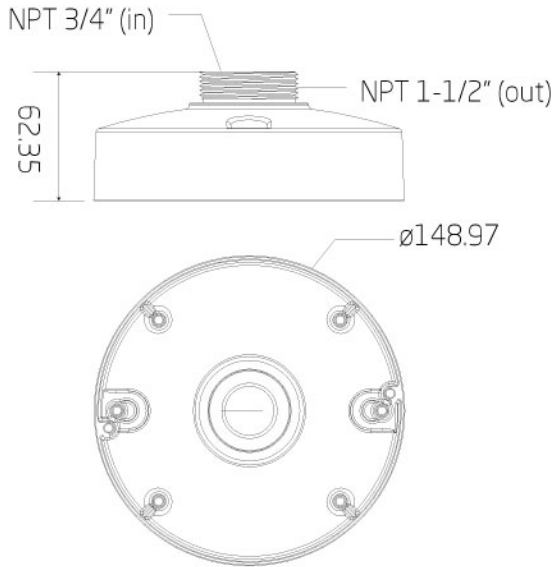

Dimension

ET-160CS

Width: 117 mm (4.60 Inches)
Height: 106.3 mm (4.18 Inches)

Opening: w/ ET160CS: 150mm (5.90 Inches)
IP66 Outdoor Option:

ET-160 IM102

ET0160-PM6 - w/o anti-drop wire